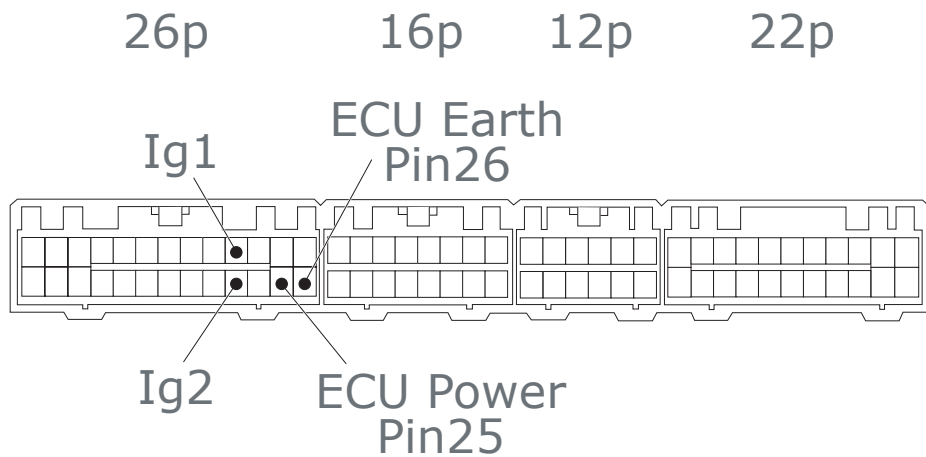

EVO 4 ~ EVO 8 US Spec Relay for Launch Control

Relay:
Bosch
Bosch# 0-332-019-150
30A 12V

Capasitor:
1000uf 25V
Rs Part# 315-0619

Resister:
47 Ω Resister
Rs Part# 132179

Caution:
The stripe side of
Capasitor is the negative.