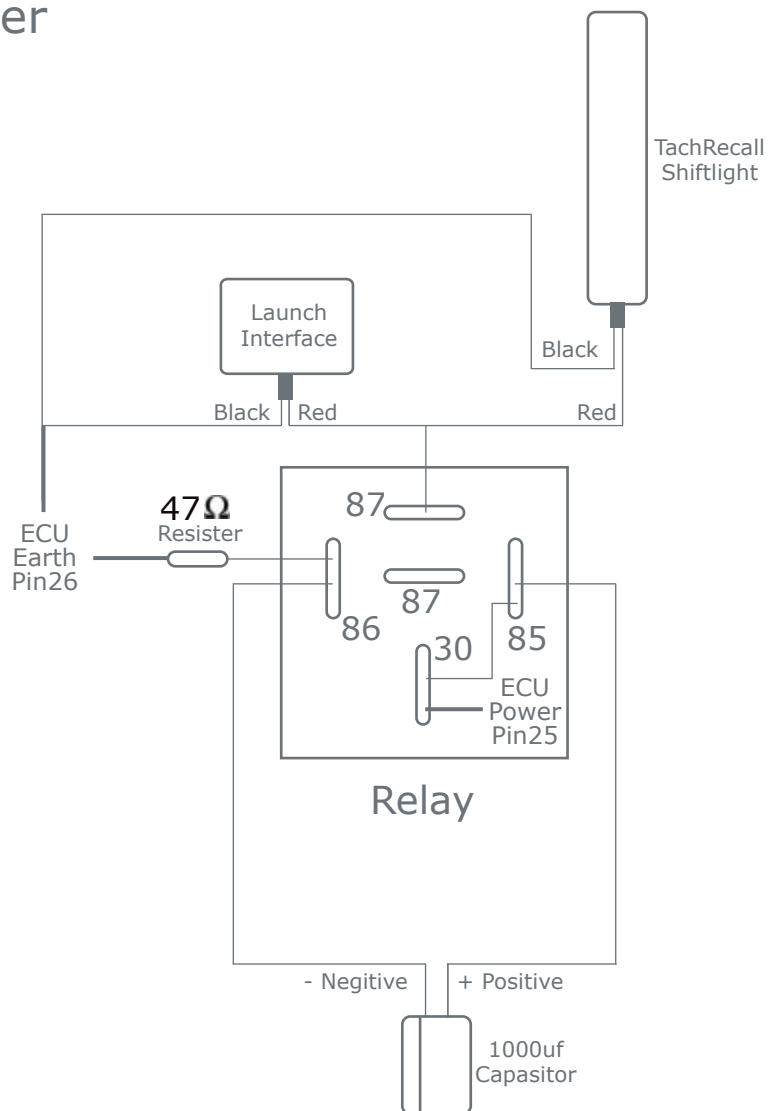

EVO 4 ~ EVO 8 US Spec Relay for Launch Control

Relay:
Bosch
Bosch# 0-332-019-150
30A 12V

Capasitor:
1000uf 25V
Rs Part# 315-0619

Resister:
47 Ω Resister
Rs Part# 132179

Caution:
The stripe side of
Capasitor is the negative.